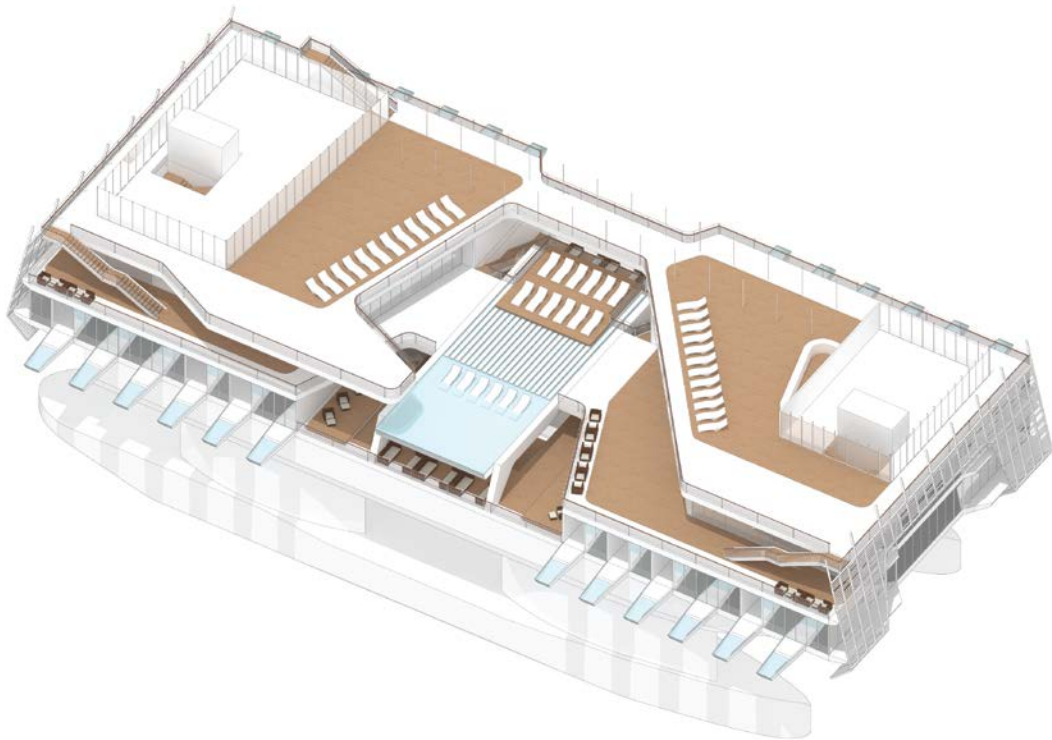

Zee Luxury

...where luxury, elegance, and beauty...meets absolute privacy