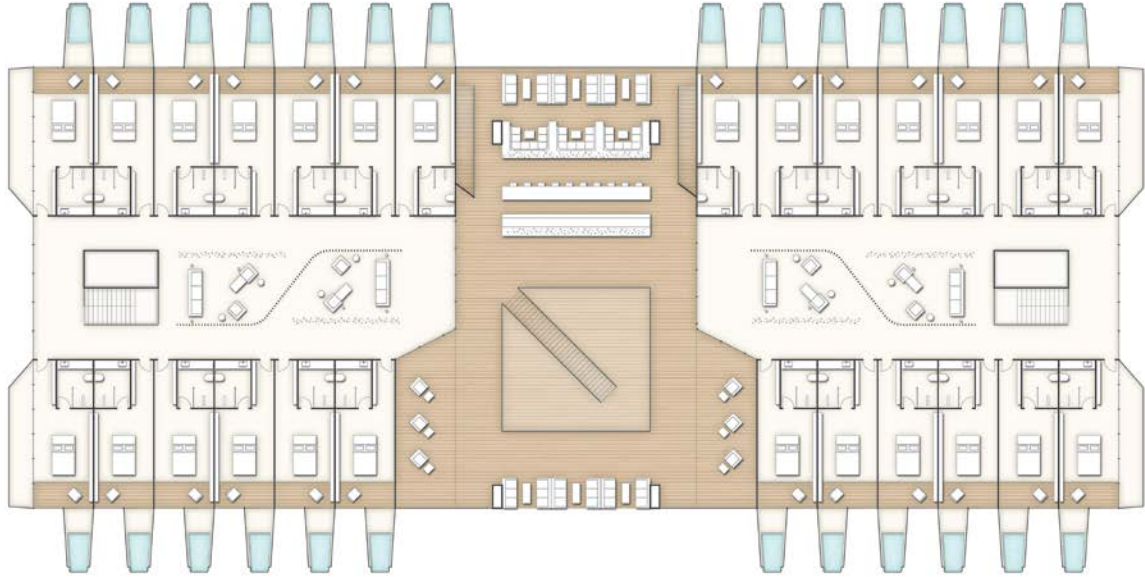

Zee Luxury

...where luxury, elegance, and beauty...meets absolute privacy