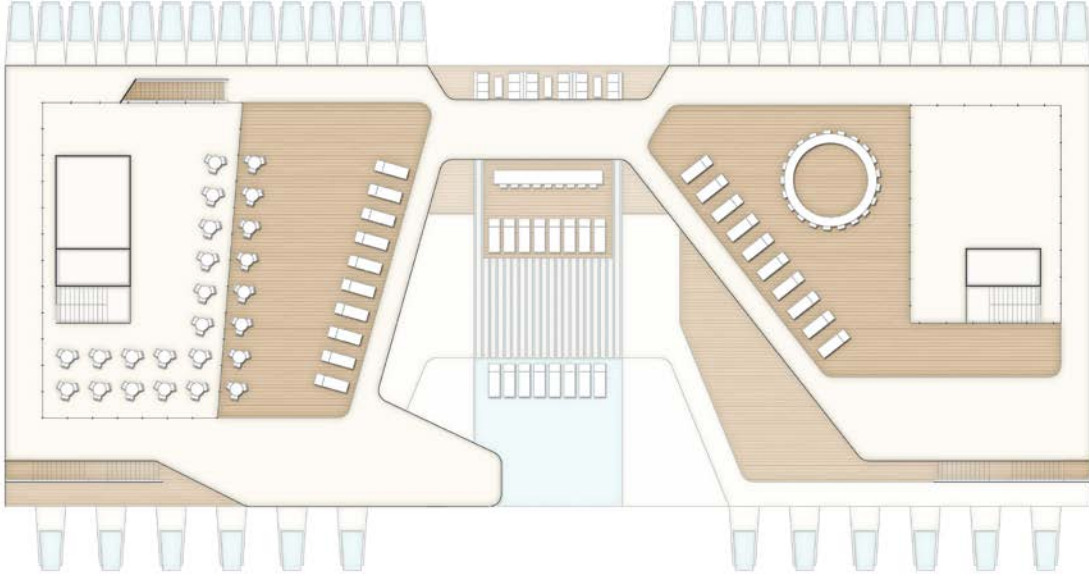

Zee Luxury

...where luxury, elegance, and beauty...meets absolute privacy