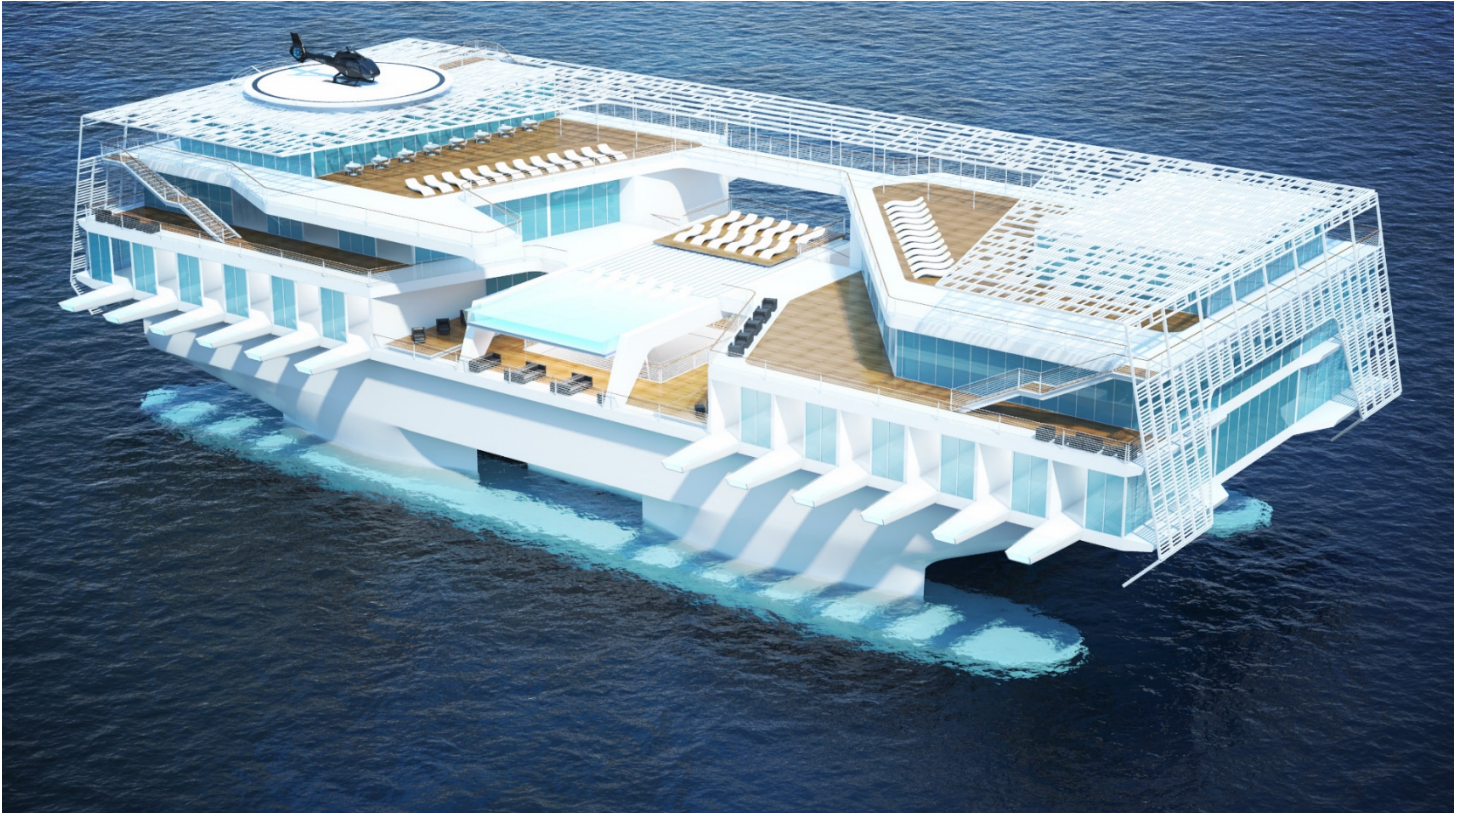

Zee Luxury

...where luxury, elegance, and beauty... meets absolute privacy