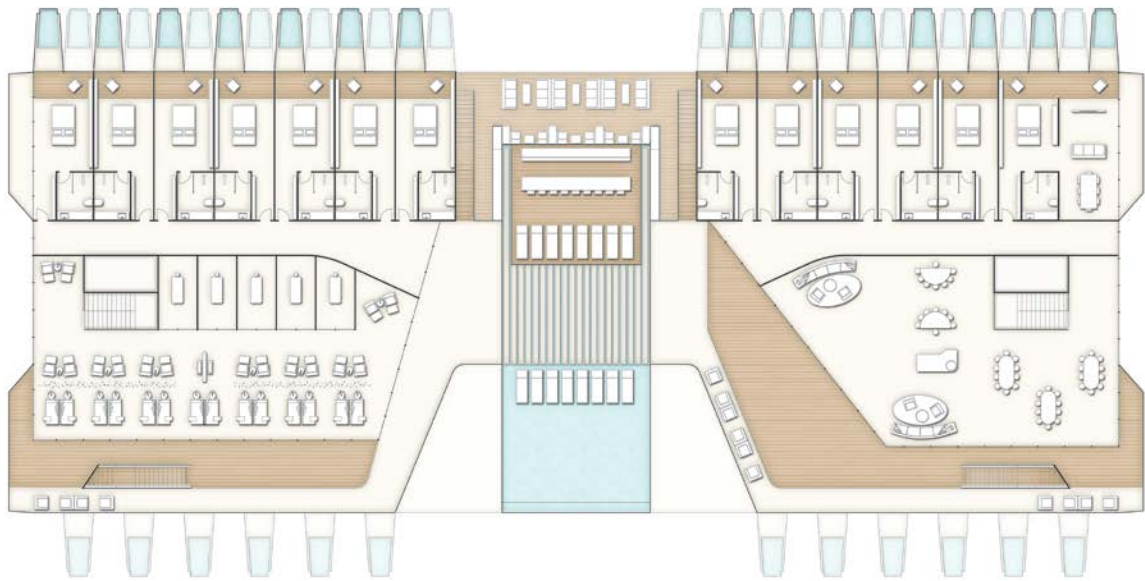

Zee Luxury

...where luxury, elegance, and beauty...meets absolute privacy