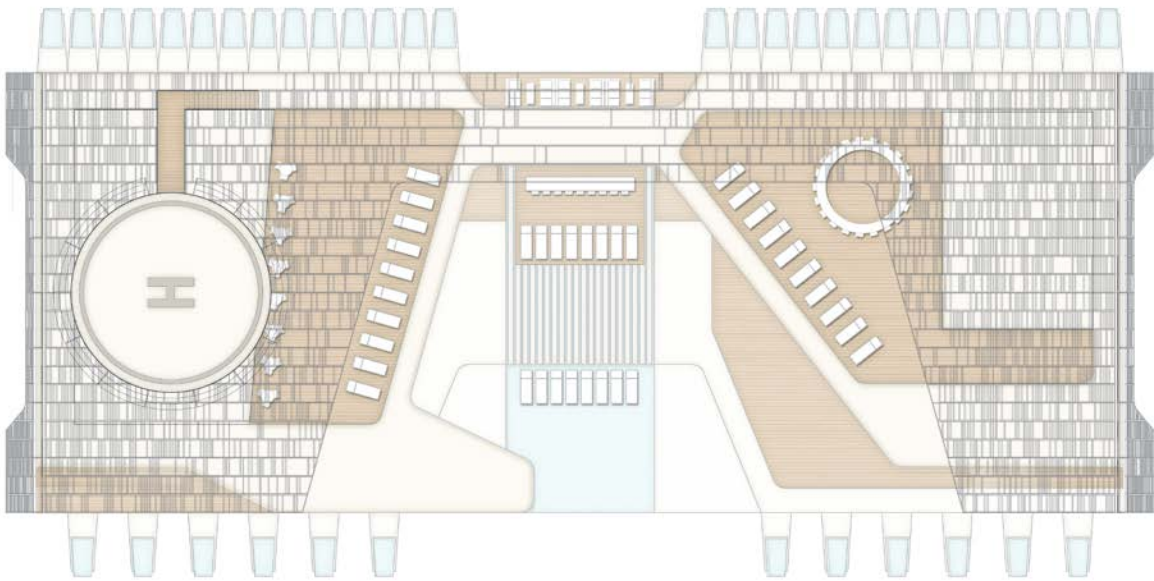

Zee Luxury

...where luxury, elegance, and beauty...meets absolute privacy