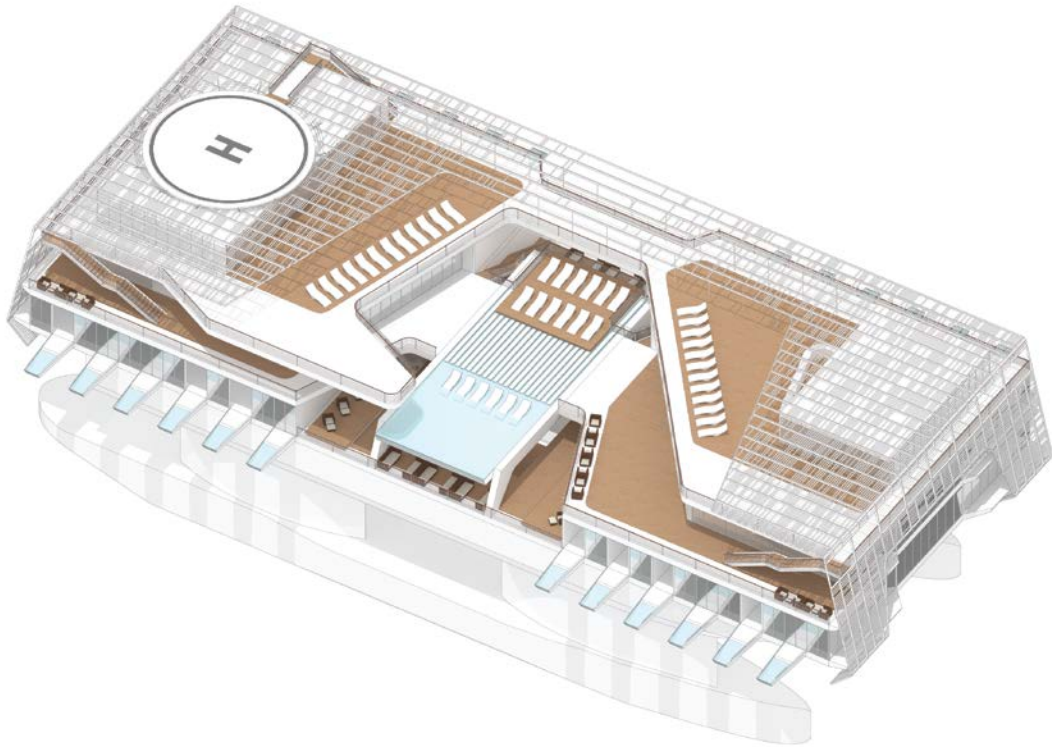

Zee Luxury

...where luxury, elegance, and beauty...meets absolute privacy